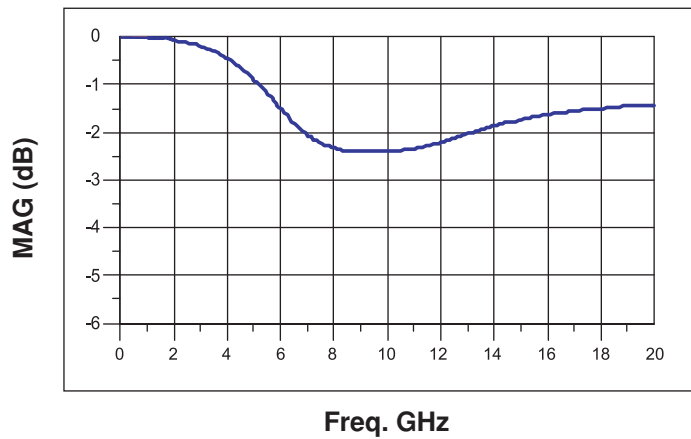

WIRE BONDABLE VERTICAL ELECTRODE CAPACITORS Performance Curves

PERFORMANCE: MVL3030X103MGH5C- * (Bond Wires Included)

Insertion Loss Data in Shunt

Average MAG S11