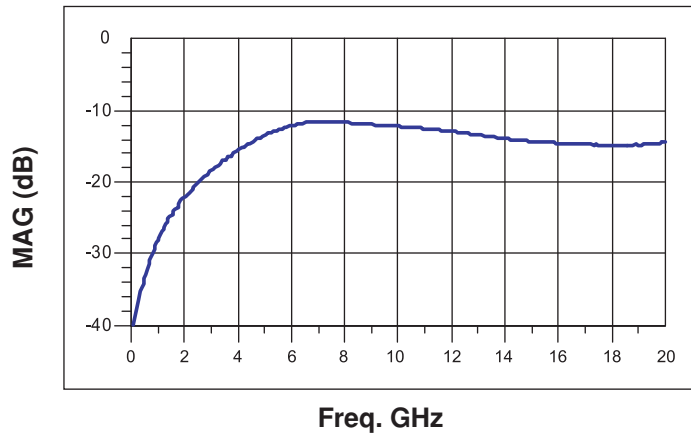

Average MAG S21

PRESIDIO COMPONENTS, INC.

7169 Construction Court, San Diego, CA 92121 • Tel: 858-578-9390 • Fax: 800-538-3880 or 858-578-6225
www.presidiocomponents.com • info@presidiocomponents.com